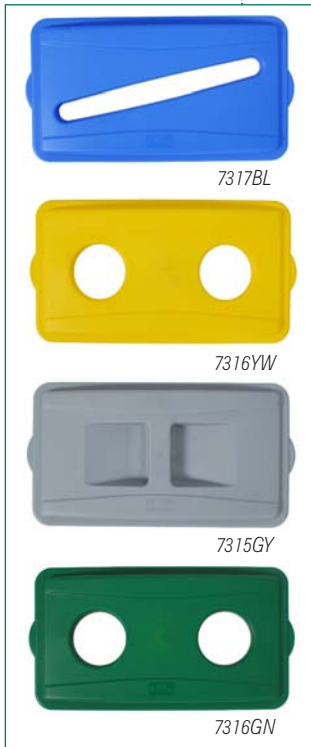

Our 16 gallon Wall Hugger™ receptacle with either the Drop Shot lid or the Single Dolly fits in the same space as our 23 gallon Wall Hugger™ receptacle.

Continental® Wall Hugger™ receptacles are sleek and attractive. The line includes 16 and 23 gallon versions; both protrude less than one foot from the wall! The smooth seamless design provides prolonged life and promotes easy cleaning. Wall Hugger™ is ideal for the kitchen, bar, restroom, break room or cafeteria.

The line of Wall Hugger™ Receptacles includes a version with molded-in handles for ease of transport.

Molded-in Bag Cinch eliminates the need to tie knots in the poly liner to keep it secure around the receptacle rim!

Molded-in hand grips in the receptacle base provide a secure area to grasp when lifting and dumping.

Wall Hugger™ receptacles are the perfect space-saving recyclers, and can be matched to any of our Wall Hugger™ Recycle Lids. These color-coded lids make identification easier, which encourages users to sort their recyclables. Lids are designed to fit any wall hugger style receptacle. Add our new Quad-Collection Dolly and you have a complete recycling station to sort and transport recycled materials efficiently and neatly!

Wall Hugger™ Recycle Lids come with trilingual (Eng/Sp/Fr) "Recycle Material ID Labels" to make sorting easy!

The Drop Shot Lid has a 8 1/4" x 16 3/4" opening - the largest available for this style receptacle! Design offers hands-free waste disposal that automatically closes to conceal waste.