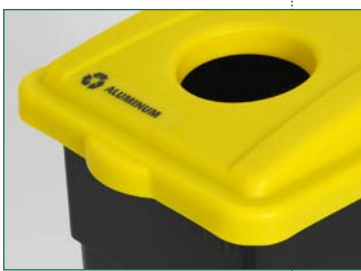

Our 16 gallon Wall Hugger™ receptacle with either the Drop Shot lid or the Single Dolly fits in the same space as our 23 gallon Wall Hugger™ receptacle.

Continental® Wall Hugger™ receptacles are sleek and attractive. The line includes 16 and 23 gallon versions; both protrude less than one foot from the wall! The smooth seamless design provides prolonged life and promotes easy cleaning. Wall Hugger™ is ideal for the kitchen, bar, restroom, break room or cafeteria.

The line of Wall Hugger™ Receptacles includes a version with molded-in handles for ease of transport.

Molded-in Bag Cinch eliminates the need to tie knots in the poly liner to keep it secure around the receptacle rim!

Molded-in hand grips in the receptacle base provide a secure area to grasp when lifting and dumping.

Wall Hugger™ receptacles are the perfect space-saving recyclers, and can be matched to any of our Wall Hugger™ Recycle Lids. These color-coded lids make identification easier, which encourages users to sort their recyclables. Lids are designed to fit any wall hugger style receptacle. Add our new Quad-Collection Dolly and you have a complete recycling station to sort and transport recycled materials efficiently and neatly!

Wall Hugger™ Recycle Lids come with trilingual (Eng/Sp/Fr) "Recycle Material ID Labels" to make sorting easy!

The Drop Shot Lid has a 8 1/4" x 16 3/4" opening - the largest available for this style receptacle! Design offers hands-free waste disposal that automatically closes to conceal waste.