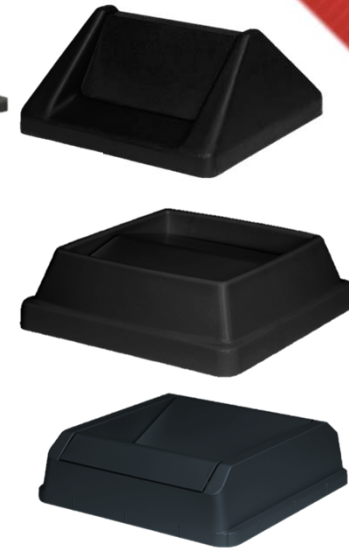

Black Receptacles

Colossus

Model #'s: 6452BK, 6454BK,
6562BK, 6564BK

Square Swingline

Model #'s: 25BK, 32BK,
T1600BK, T1700BK, 1702BK

Model #: T7318BK

Wall Hugger Push Door Lid

ContinentalCommercialProducts.com

King Kan

Model #'s: 5735BK, 5750BK